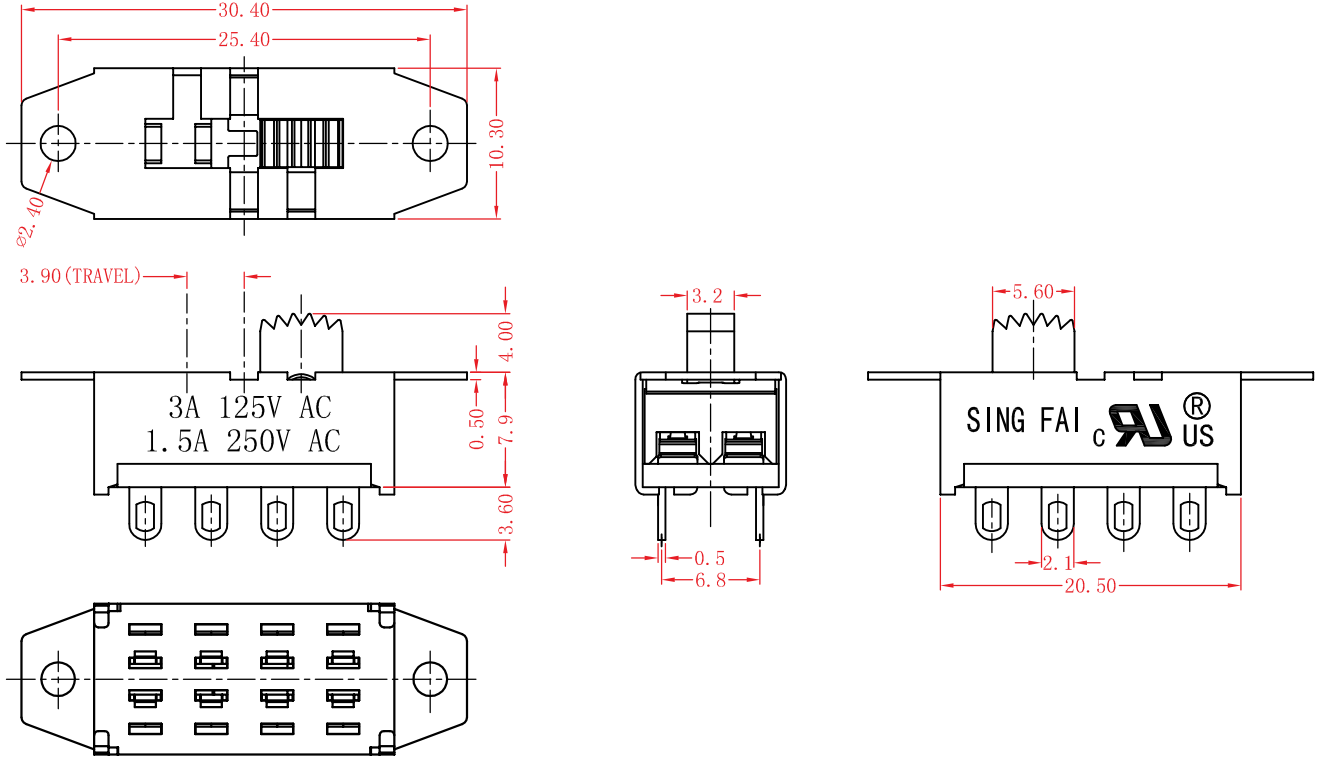

SS-XXXX-156 Series

Safety Approval & Specification

3A 125V AC 1.5A 250V AC		

SS — 1 3 0 3 — 156 — M — A4 — C 1 — C/W

Function	Current	Terminal Display	Handle Knob Type	Terminal Type	Metal Housing Type
13	03 3A 125V AC 1.5A 250V AC	M	A4	C1	C/W
23	09 9A 12V DC		A7	C2	
			A9	C3	
			B2.7	C4	