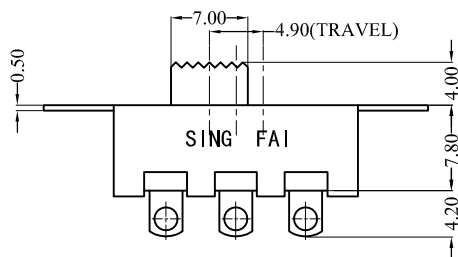

# SS-XXXX-142 Series

SS — 

2	2	1	1
---	---	---	---

 — 142 C — D1.5 — A3

Circuit	Current
12	11 11A 125V AC
22	

Terminal Display	Handle Knob Type	Terminal Type
NONE	E1.5	A3
C	E4	A4
	E5	
	A4	
	A5	