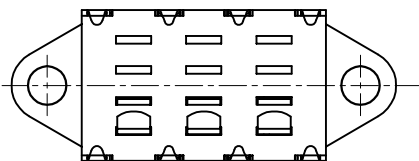

# SS-XXXX-142 Series

SS — 

2	2	1	1
---	---	---	---

 — 142 C — D1.5 — A3

Circuit	Current
12	11 11A 125V AC
22	

Terminal Display	Handle Knob Type	Terminal Type
NONE	E1.5	A3
C	E4	A4
	E5	
	A4	
	A5	