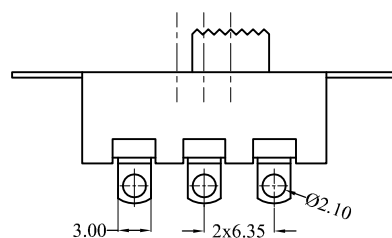

# SS-XXXX-142 Series

SS — 

2	2	1	1
---	---	---	---

 — 142 C — D1.5 — A3

Circuit	Current
12	11 11A 125V AC
22	

Terminal Display	Handle Knob Type	Terminal Type
NONE	E1.5	A3
C	E4	A4
	E5	
	A4	
	A5	