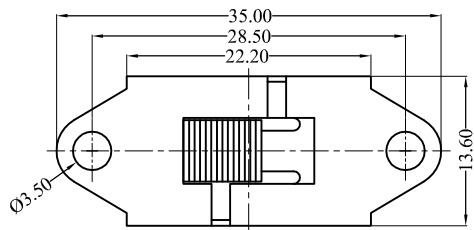

# SS-XXXX-142 Series

SS — 

2	2	1	1
---	---	---	---

 — 142 C — D1.5 — A3

Circuit	Current
12	11 11A 125V AC
22	

Terminal Display	Handle Knob Type	Terminal Type
NONE	E1.5	A3
C	E4	A4
	E5	
	A4	
	A5	