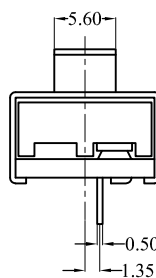

# SS-XXXX-142 Series

SS — 

2	2	1	1
---	---	---	---

 — 142 C — D1.5 — A3

Circuit	Current
12	11 11A 125V AC
22	

Terminal Display	Handle Knob Type	Terminal Type
NONE	E1.5	A3
C	E4	A4
	E5	
	A4	
	A5	