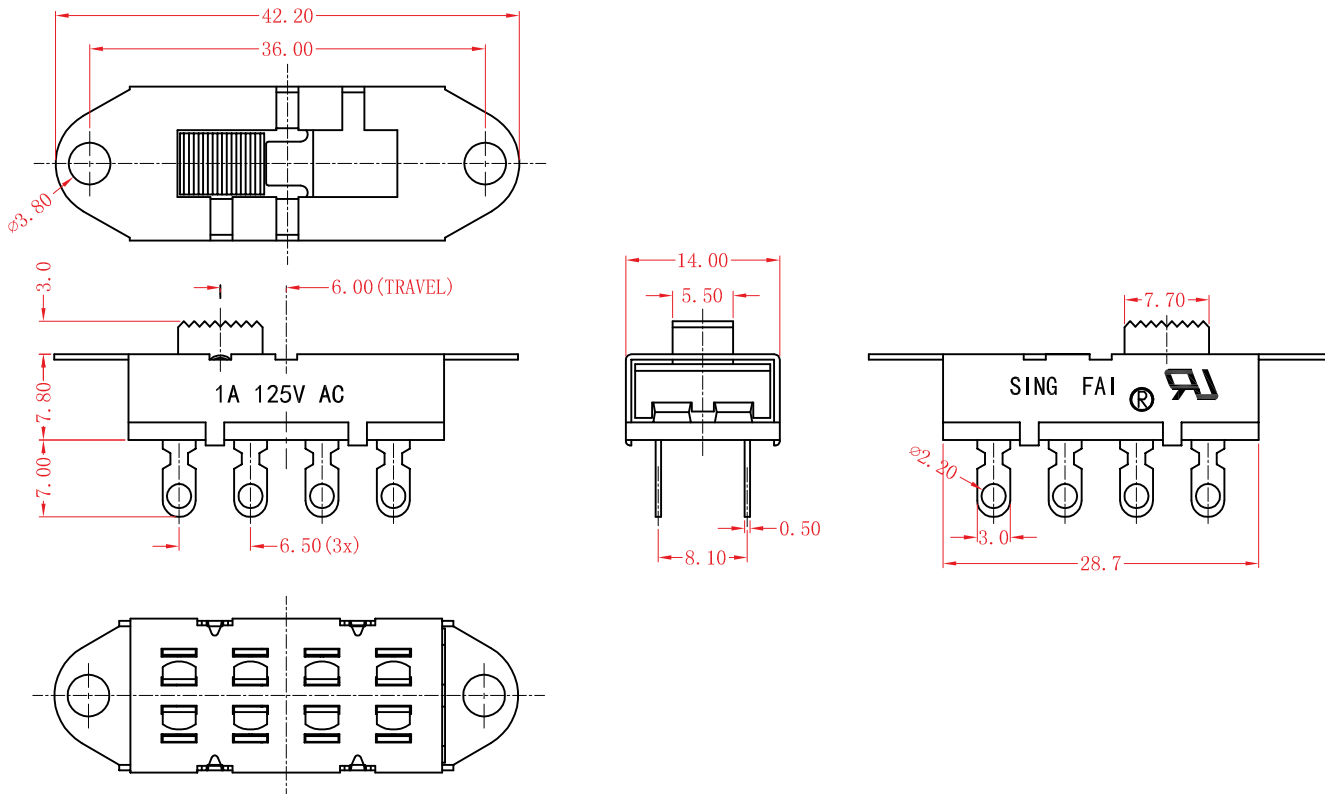

# SS-XXXX-123 Series

## Safety Approval & Specification

1A 125V AC		

SS — 

1	3	0	1
---	---	---	---

 — 123 M — A3 — A1 — C/W

Circuit	Current	Terminal Display	Handle Knob Type	Terminal Type	Metal Housing Type
13	01 1A 125V AC		A3	A1	C/W
	06 6A 250V AC		A4	A2	None (Default)
23	11 11A 125V AC	<p>胶板厚度: x=1.2mm x=1.6mm</p>	A4 二级头	A3	
			A6	A4	
			A8	A5	<p>胶板厚度: x=1.6mm</p>
			A9	A6	
			D2.7		