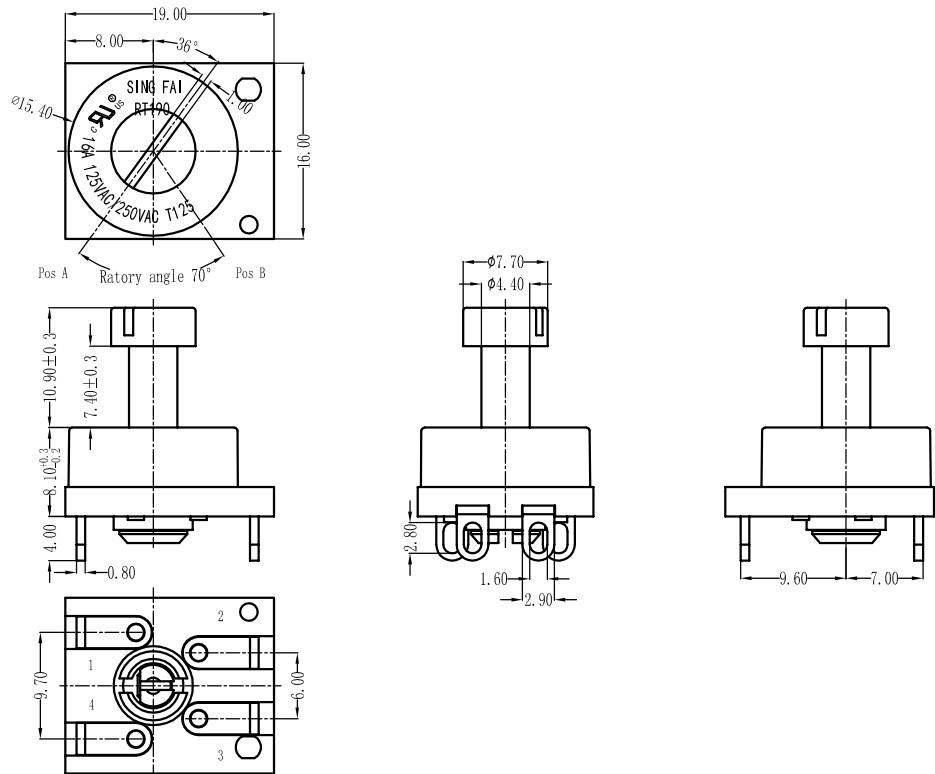

RT190 Series

 UL1054		
16A 125/250V AC T125		

RT190 -1 -A -K -K -H1 -1 -S

Function		Current	Housing Color	Knob Color	Housing Type	Button Type	Terminal Type
1	Position	A 16A 125V a. c. /250V a. c.	K BLACK R RED	K Black		1	S
	Connected			W White			
				G Grey		2	P
	R Red	3					
	B Blue	4					
			5				
					