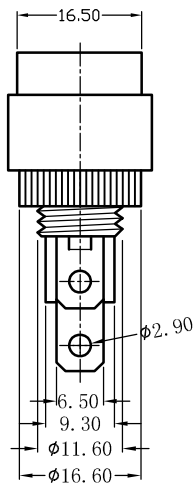

# RS-XXXX-66X Series

RS — 1 2 2 0 — 66 0 — K — K — □ — □ — A 2

Circuit	Current	Neon Lamp	Housing Colour	Knob Colour	Printing	Color of Printing	Terminal Type
12	20	20A 12V DC	0	None Neon Lamp	K	Black	A2
12			1	With Neon Lamp	R	RED	
				G	GREEN		
				B	BLUE		
				OR	ORANGE		
					0	NONE	
					0	NONE	