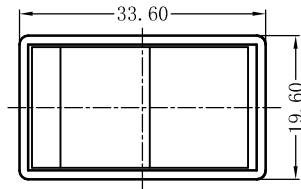

# RS-XXXX-66X Series

RS — 1 2 2 0 — 66 0 — K — K — □ — □ — A 2

Circuit	Current	Neon Lamp	Housing Colour	Knob Colour	Printing	Color of Printing	Terminal Type
12	20	20A 12V DC	0	None Neon Lamp	K	Black	A2
12			1	With Neon Lamp	R	RED	
				G	GREEN		
				B	BLUE		
				OR	ORANGE		
					0	NONE	
					0	NONE	