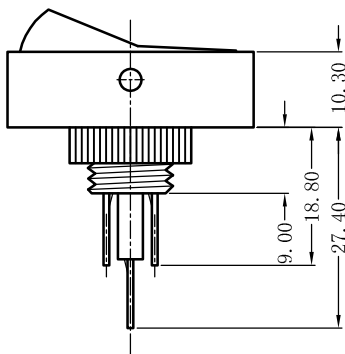

# RS-XXXX-66X Series

RS — 1 2 2 0 — 66 0 — K — K — □ — □ — A 2

Circuit	Current	Neon Lamp	Housing Colour	Knob Colour	Printing	Color of Printing	Terminal Type
12	20	20A 12V DC	0	None Neon Lamp	K	Black	A2
12			1	With Neon Lamp	R	RED	
				G	GREEN		
				B	BLUE		
				OR	ORANGE		
					0	NONE	
					0	NONE	