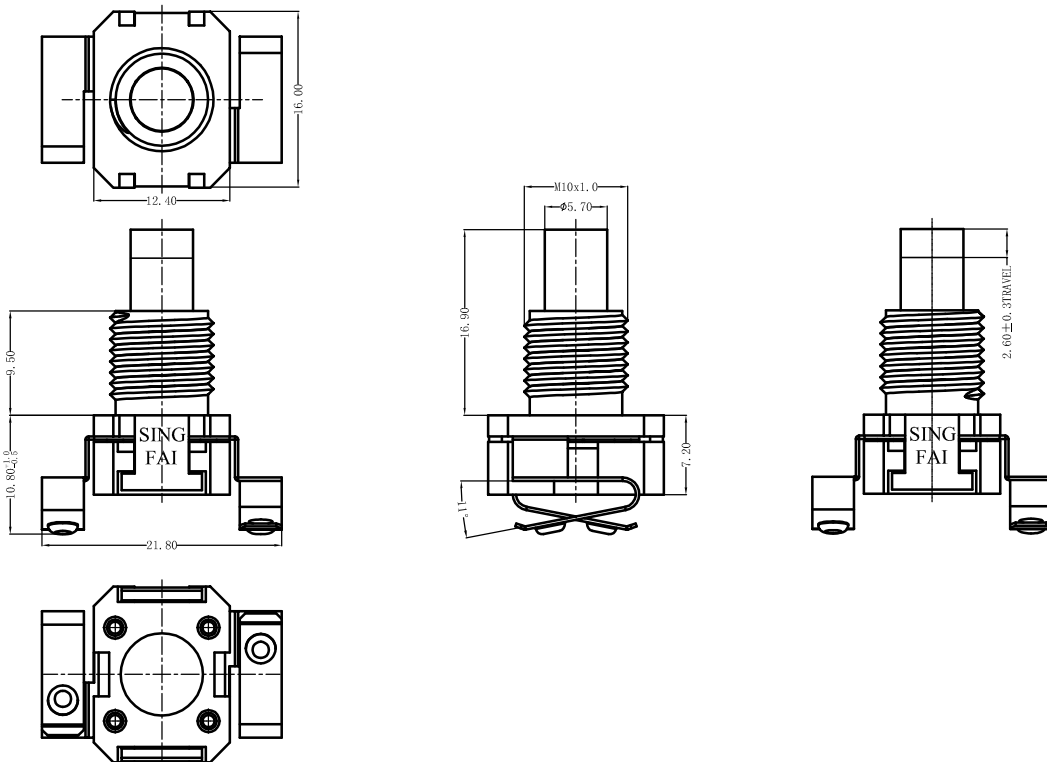

PS-XXXX-150H Series

PS-

1	2	0	1
---	---	---	---

 -150H -02 -N2

Function	Current
12	01
	1A 125V a. c. 0.5A 250V a. c.

	Terminal Type	Nut type
NONE		None No Nut
01		N1 MATERIAL: BRASS
02		N2 MATERIAL: PLASTIC